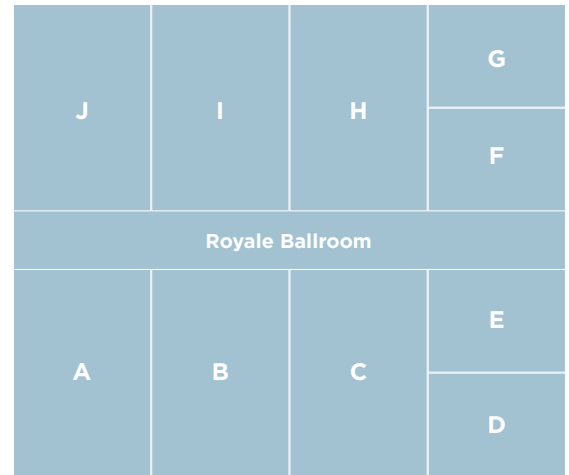

## Room Specifications and Floor Plans

Meeting Room	Royale Ballroom	Royale A, B, C, H, I, J (Each)	Royale D, E, F, G (Each)	Executive Boardroom
Size	96 x 82	36 x 24	24 x 18	27 x 18
Floor Covering	Carpet	Carpet	Carpet	Carpet
Portable Walls	No	Yes	Yes	No
Seating Capacity				
Theatre	1,000	60	30	-
Classroom	600	40	15	-
Banquet	600	60	30	-
Reception	1,300	108	54	-
Conference	600	30	15	15
U-Shape	-	20	10-15	-